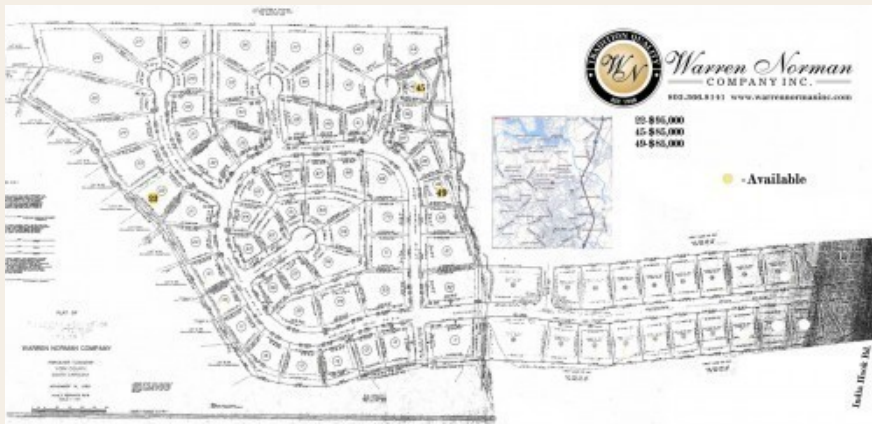

Lot Number

22

Price

\$95000

Subdivision Layout

LOT #	17,301
	.399
LOT #	19,221
	.441
LOT #	24,96
	.573
LOT #	26,86
	.674
LOT #	29,28
	.672
LOT #	33,32
	.763
LOT #	40,02
	.919
LOT #	78,59
	1.904

Lot Number

45

Price

\$85000

Subdivision Layout

LOT #	17,301
	.399
LOT #	19,221
	.441
LOT #	24,96
	.573
LOT #	26,86
	.674
LOT #	29,28
	.672
LOT #	33,32
	.763
LOT #	40,02
	.915
LOT #	78,59
	1.904

Lot Number

49

Price

\$85000

Subdivision Layout

Copyright © 2009 Warren Norman Inc. All rights reserved.